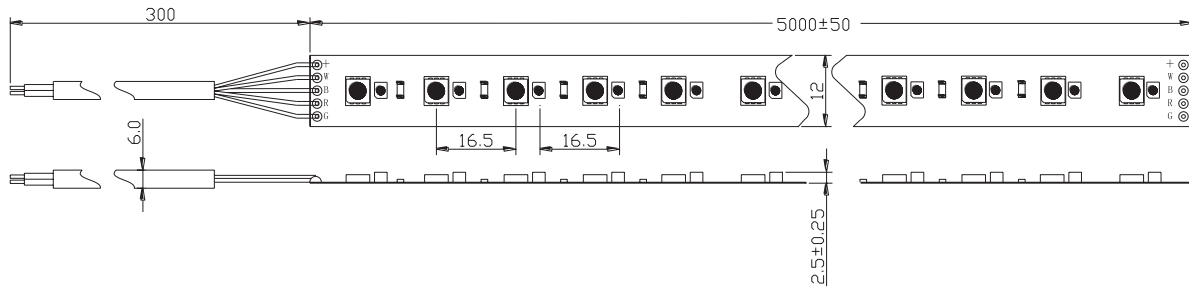

## LF Series-4

### Product Features

- Dimensions (D x w): 5000 mm x 12mm / Reel
- Weight: 120 g
- Storage temperature: 0 °C ~ +60 °C
- Humidity: 40% ~ 70% R
- Operating temperature: -20 °C ~ +45 °C
- Fire Retardant, Anti-UV
- LED Life : 30,000 hr s
- Other IP ratings available on request

Model No .	Color	Color Temperature	Luminous Flux	# LEDs	Voltage [V DC]	Power [W / M]	Packaging
LFS- WW -FL S103T53 FW120 B- 24(WCP)	RGB + Warm White	2700 – 3000 k	720 lm/m	600	24	19.2W	5M / Reel
LFS- WW -FL S103T53 FN120 B- 24(WCP)	RGB + Neutral White	3800 - 4400 k					
LFS- WW -FL S103T53 FS120 B- 24(WCP)	RGB + White	5500 – 6500 k					