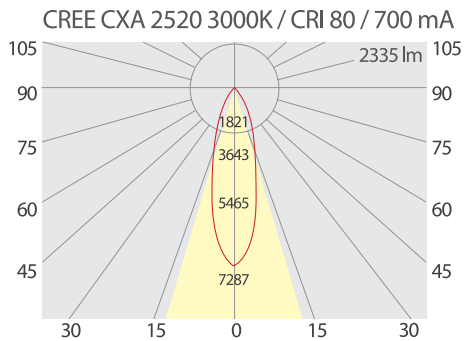

### Technical Specification

Material: Aluminium

Include 3 Wire Track Adaptor, 20W LED, 24D Reflector, LED Driver

LED: Cree C XA 2520

Size :  $\varnothing 96 \times 194 \times 225 \text{ mm}$

Finish: Painted

Luminous efficacy: 75-80 lm/W

Operating temperature:  $-20^{\circ}\text{C} \sim 40^{\circ}\text{C}$

Operating humidity: 30~90%

Life : 30,000 h

Model	LED	Beam Angle	LED Power	For. Current	For. Voltage	CRI	Finish
TLS- 26- 24-EVS22-1	CREE C XA 2520 1 PCS	24°	26 W	700 mA	37 V	≥ 80	Matt White