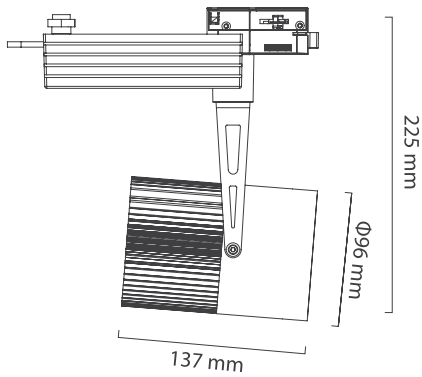

### Technical Specification

Material: Aluminium

Include 3 Wire Track Adaptor, 20W LED, 24D Reflector, LED Driver

LED: Cree C XA 2520

Size :  $\varnothing 96 \times 194 \times 225 \text{ mm}$

Finish: Painted

Luminous efficacy: 75-80 lm/W

Operating temperature:  $-20^{\circ}\text{C} \sim 40^{\circ}\text{C}$

Operating humidity: 30~90%

Life : 30,000 h

Model	LED	Beam Angle	LED Power	For. Current	For. Voltage	CRI	Finish
TLS- 26- 24-EVS22-1	CREE C XA 2520 1 PCS	24°	26 W	700 mA	37 V	≥ 80	Matt White