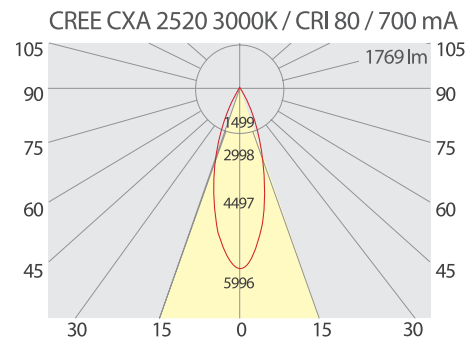

TR Series-3

Technical Specification

Material: Aluminium+PC

Include 20 W LED X 1PC, 3 Wire Track Adaptor, LED Driver, 22/30 D Lens

Size : 222mm, Head size: $\varnothing 95 \times 130$ mm

Finish: White

Luminous efficacy: 75-80 lm/W

Operating temperature: $-20^{\circ}\text{C} \sim 40^{\circ}\text{C}$

Operating humidity: 30~90%

Life : 30,000 h

Model	LED	Beam Angle	LED Power	For. Current	For. Voltage	CRI	Finish
TLC-26-22-EVS37	CREE C XA 2520 1 PCS	22°	26 W	700 mA	37 V	≥ 80	Matt White
TLC-26-30-EVS37		30°					
TLC-33-19-EVS38	CREE C XA 1830 / 2530 1 PCS	19°	33 W	900 mA	220 V	≥ 70	
TLC-33-27-EVS38		27°					