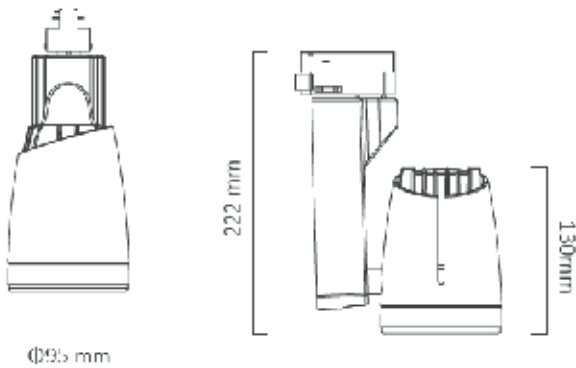

TR Series-3

Technical Specification

Material: Aluminium+PC

Include 20 W LED X 1PC, 3 Wire Track Adaptor, LED Driver, 22/30 D Lens

Size : 222mm, Head size: $\varnothing 95 \times 130$ mm

Finish: White

Luminous efficacy: 75-80 lm/W

Operating temperature: $-20^{\circ}\text{C} \sim 40^{\circ}\text{C}$

Operating humidity: 30~90%

Life : 30,000 h

Model	LED	Beam Angle	LED Power	For. Current	For. Voltage	CRI	Finish
TLC-26-22-EVS37	CREE C XA 2520 1 PCS	22°	26 W	700 mA	37 V	≥ 80	Matt White
TLC-26-30-EVS37		30°					
TLC-33-19-EVS38	CREE C XA 1830 / 2530 1 PCS	19°	33 W	900 mA	220 V	≥ 70	
TLC-33-27-EVS38		27°					