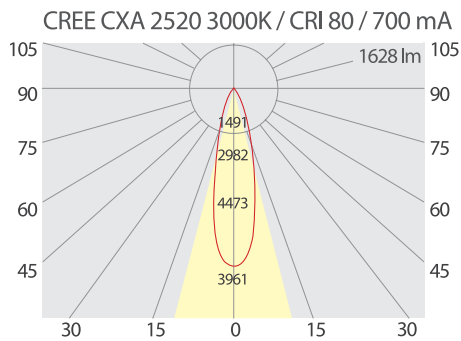

TR Series-3

Technical Specification

Material: Aluminium+PC

Include 20 W LED X 1PC, 3 Wire Track Adaptor, LED Driver, 22/30 D Lens

Size : 222mm, Head size: $\varnothing 95 \times 130$ mm

Finish: White

Luminous efficacy: 75-80 lm/W

Operating temperature: $-20^{\circ}\text{C} \sim 40^{\circ}\text{C}$

Operating humidity: 30~90%

Life : 30,000 h

Model	LED	Beam Angle	LED Power	For. Current	For. Voltage	CRI	Finish
TLC-26-22-EVS37	CREE C XA 2520 1 PCS	22°	26 W	700 mA	37 V	≥ 80	Matt White
TLC-26-30-EVS37		30°					
TLC-33-19-EVS38	CREE C XA 1830 / 2530 1 PCS	19°	33 W	900 mA	220 V	≥ 70	
TLC-33-27-EVS38		27°					