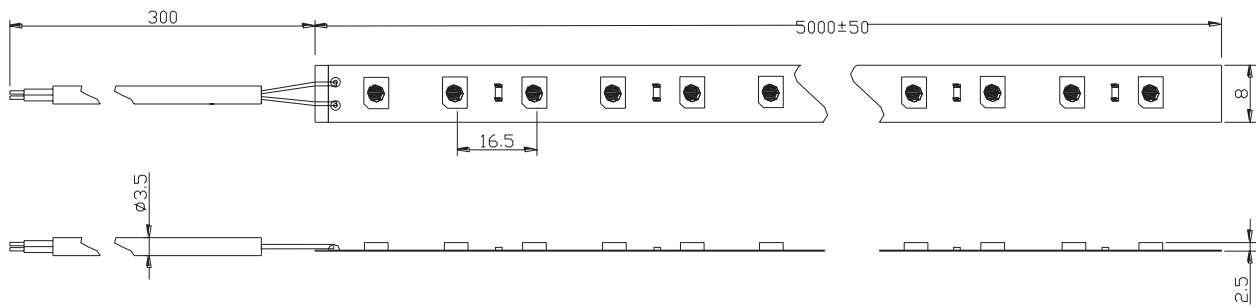

LF Series- 1

Product Features

Dimensions (D x w) : 5000 mm x 12mm / Reel

Weight: 120 g

Storage temperature: 0 °C ~ +60 °C

Humidity: 40% ~ 70% R

Operating temperature: -20 °C ~ +45 °C

Fire Retardant, Anti-UV

LED Life : 30,000 hrs

Other IP ratings available on request

| Model No . | Color | Color Temperature | Luminous Flux | # LEDs | Voltage [V DC] | Power [W / M] | Packaging |
|---|------------------------|-------------------|---------------|--------|----------------|---------------|-----------|
| LFS-WW -FL S103T53 FW120 B- 24(WCP) | RGB + Warm White | 2700 k 3000 k | 720 lm/m | 600 | 24 | 19.2 | 5M / Reel |
| LFS- WW -FL S103T53 FN120 B- 24(WCP) | RGB + Neutral White | 3800 k 4400 k | | | | | |
| LFS- WW -FL S103T53 FS120 B- 24(WCP) | RGB + White | 5500 k 6500 k | | | | | |