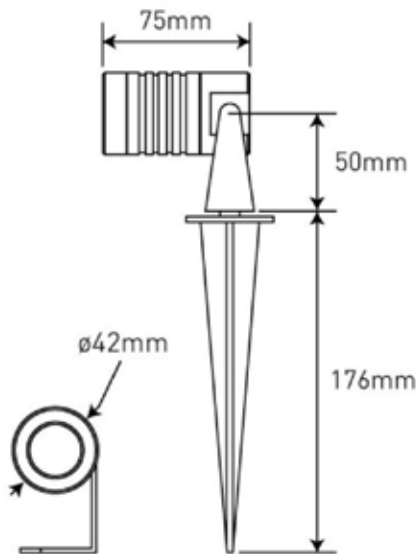

### Features

- 2 in 1 features
- Wall bracket with predrilled hole
- Garden Spike
- Single high powered 3W LED
- 50,000 hour average lamp life
- Cool running
- No UV
- Integral driver
- Die-cast aluminium body
- Toughened glass

Model	Diameter	Depth	Height	Max Power
SL S-R2IN13W -13	42 mm	75 mm	226 mm	3 W