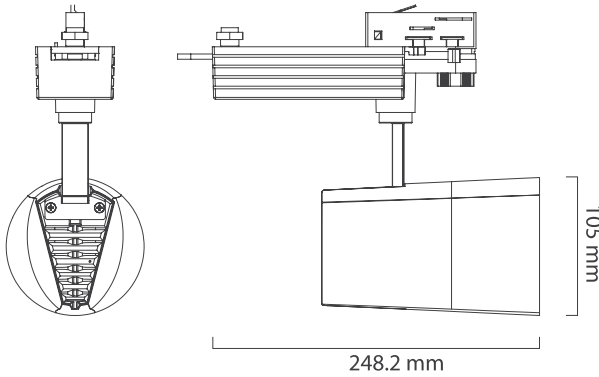

### Technical Specification

Material: Aluminium  
 Include 15 /25 /40 D Lens , AC Driver , 2/3 Wire Track Adaptor, LED 1W\*12P pcs  
 Size : 158 x 120 x 159 mm  
 Finish: Painted  
 Luminous efficacy: 75-80 lm/W  
 Operating temperature: -20°C~40°C  
 Operating humidity: 30~90%  
 Life : 30,000 h

Model	LED	Beam Angle	LED Power	For. Current	For. Voltage	CRI	Finish
TLC-33-15-EVS42-1	CREE C XA 1830 / 2530 1 PCS	15°	35 W	900 mA	37 V	≥ 80	Matt White
TLC-33- 24-EVS42- 2		24°					