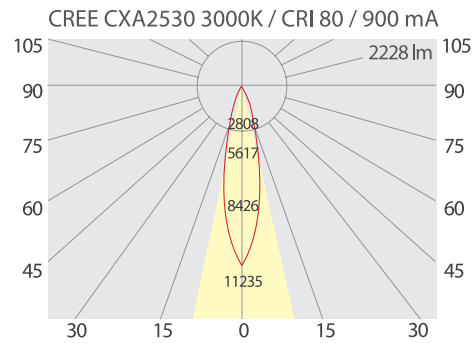

### Technical Specification

Material: Aluminium  
 Include 15 /25 /40 D Lens , AC Driver , 2/3 Wire Track Adaptor, LED 1W\*12P pcs  
 Size : 158 x 120 x 159 mm  
 Finish: Painted  
 Luminous efficacy: 75-80 lm/W  
 Operating temperature: -20°C~40°C  
 Operating humidity: 30~90%  
 Life : 30,000 h

Model	LED	Beam Angle	LED Power	For. Current	For. Voltage	CRI	Finish
TLC-33-15-EVS42-1	CREE C XA 1830 / 2530 1 PCS	15°	35 W	900 mA	37 V	≥ 80	Matt White
TLC-33- 24-EVS42- 2		24°					