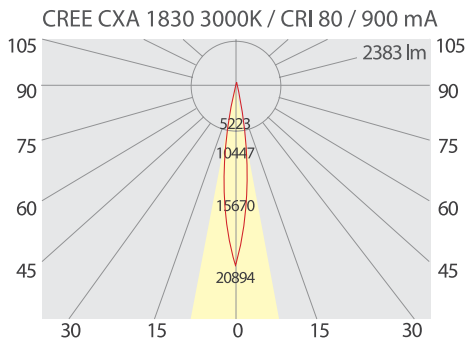

### Technical Specification

Material: Aluminium  
 Include 15 /25 /40 D Lens , AC Driver , 2/3 Wire Track Adaptor, LED 1W\*12P pcs  
 Size : 158 x 120 x 159 mm  
 Finish: Painted  
 Luminous efficacy: 75-80 lm/W  
 Operating temperature: -20°C~40°C  
 Operating humidity: 30~90%  
 Life : 30,000 h

Model	LED	Beam Angle	LED Power	For. Current	For. Voltage	CRI	Finish
TLC-33-15-EVS42-1	CREE C XA 1830 / 2530 1 PCS	15°	35 W	900 mA	37 V	≥ 80	Matt White
TLC-33- 24-EVS42- 2		24°					