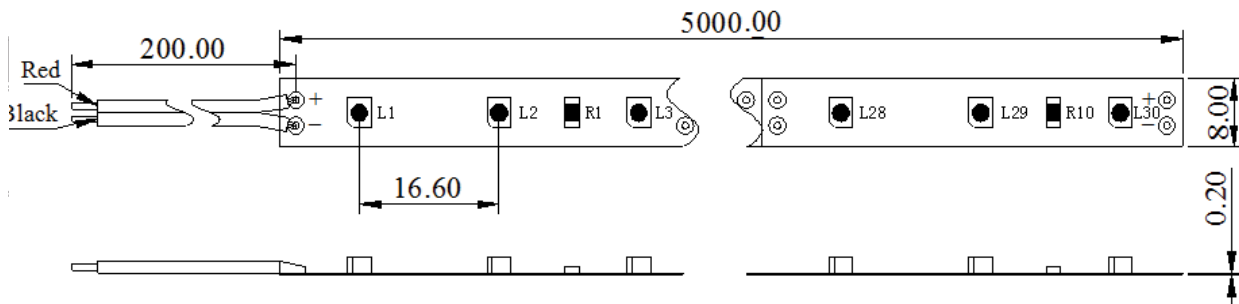

### Product Features

- Dimensions (D x w):  
5000 mm x 8mm / Reel
- Storage temperature: 0 °C ~ +60 °C
- Humidity: 40% ~ 70% R
- Operating temperature: -20 °C ~ +45 °C
- LED Life : 30,000 hr s
- Other IP ratings available on request

Model No .	Color	Color Temperature	Luminous Flux	# LEDs	Voltage [V DC]	Power [W / M]	Packaging
LF S- WW -FL S102T35 SW060 B- 24(WCP)	White	5500 - 6500 k	360 lm/m	300	24	4.8W	5M / Reel
LF S- WW -FL S102T35 NW060 B- 24(WCP)	Neutral White	3800 - 4400 k					
LF S- WW -FL S102T35 WW060 B- 24(WCP)	Warm White	2700 – 3000 k					