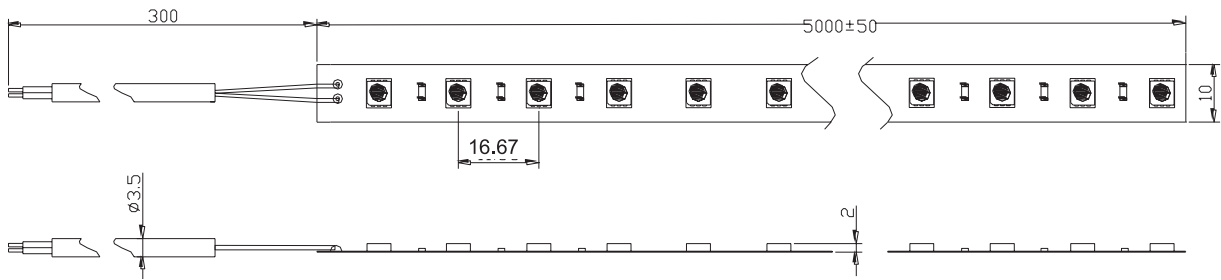

### Product Features

Dimensions (D x w) : 5000 mm x 10 mm / Reel

Weight: 125g

Storage temperature: 0 °C ~ +60 °C

Humidity: 40% ~ 70% R

Operating temperature: -20 °C ~ +45 °C

LED Life : 30,000 hr s

Other IP ratings available on request